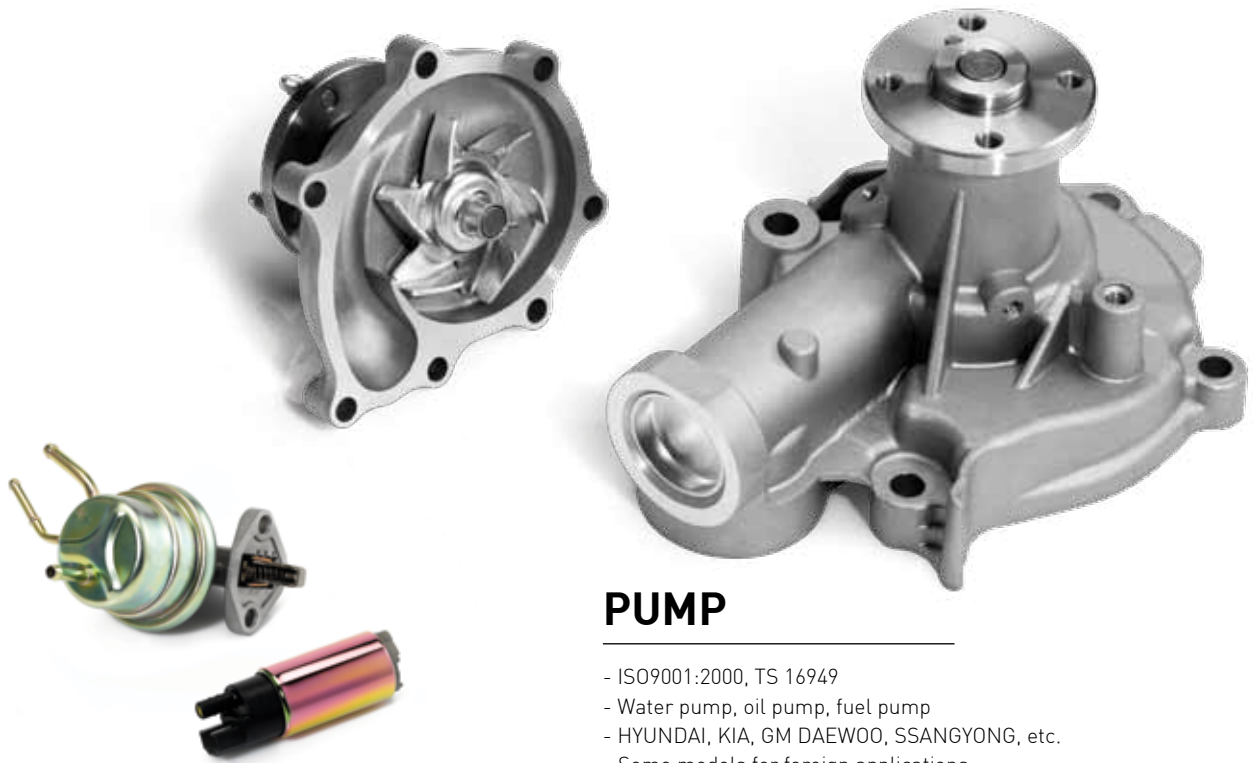

PUMP

- ISO9001:2000, TS 16949
- Water pump, oil pump, fuel pump
- HYUNDAI, KIA, GM DAEWOO, SSANGYONG, etc.
  Some models for foreign applications
- OEM quality
- Each item packed individually in a carton box