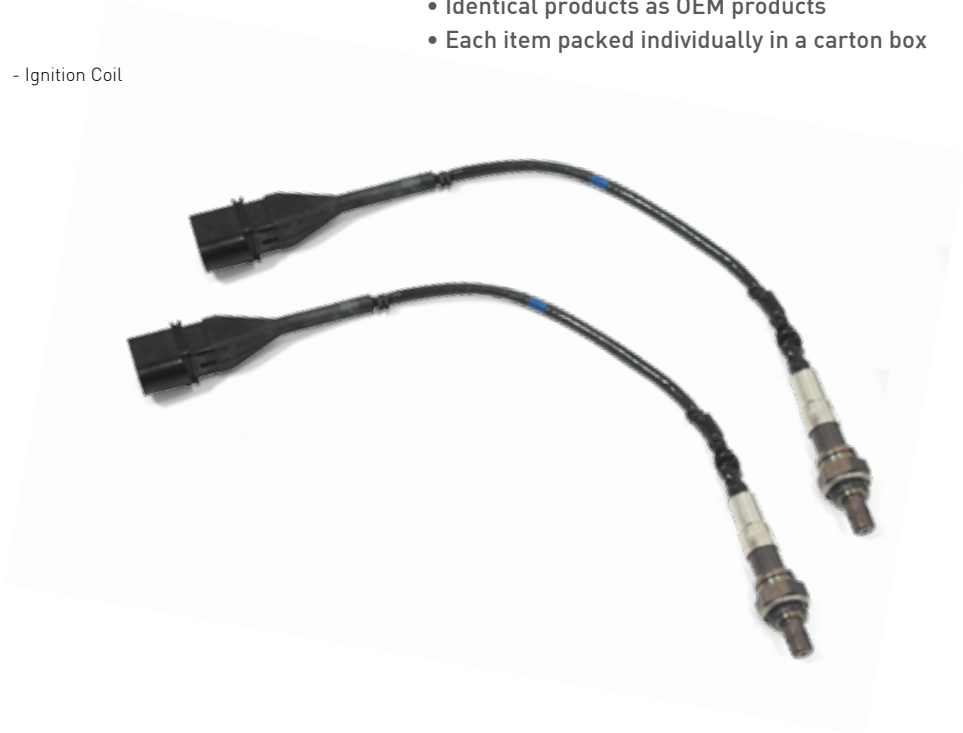

A/C COMPRESSOR & CONDENSER

SENSOR

PRODUCTS

- Oxygen Sensor

- Ignition Coil

- TS16949
- HYUNDAI, KIA, GM DAEWOO, SSANGYONG, etc.
Some models for foreign applications
- All items are supplied from the OEM manufacturer
- Identical products as OEM products
- Each item packed individually in a carton box